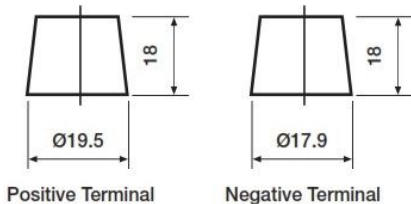

Yuasa Technical Data Sheet

Yuasa YBX7335 - YBX 7000 EFB Start Stop Plus Batteries

Performance

Nominal Voltage	12 V
Capacity (20hr)	80 Ah
Rated CCA	780 A

Dimensions (±2mm)

Length	305 mm
Width	173 mm
Height	225 mm

Weights & Measures

Weight	22.5 kg
--------	---------

Container Features

Case Type	D31 JIS EFB (T110)
Terminal Type	T1
Hold-down	N
Lid Type	Raised Plug

Technology

Flame Arrestor	✓
Technology	Ca/Ca
Separator Type	PE
VDA Roll Over Test	✓
Recommended Charge Rate (A)	5.6 A
Performance Marking	W3-C2-V3-M1

Terminal Type

T1

Standard DIN Post

Cell Assembly Layout

Battery Hold-down

by GSYUASA

www.yuasa.com