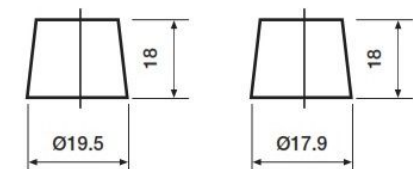

Yuasa Technical Data Sheet

Yuasa YBX3663 - YBX 3000 Super Heavy Duty

Performance

Nominal Voltage	12 V
Capacity (20hr)	112 Ah
Rated CCA	870 A

Dimensions (±2mm)

Length	347 mm
Width	174 mm
Height	234 mm

Weights & Measures

Weight	25.5 kg
--------	---------

Container Features

Case Type	Euro Compact Low
Terminal Type	D2
Hold-down	T1
State of Charge Indicator	N
Handles	✓
End Venting	✓
Lid Type	Flat Plug

Technology

Flame Arrestor	✓
Technology	Ca/Ca
Separator Type	PE
VDA Roll Over Test	✓
Recommended Charge Rate (A)	8 A
Performance Marking	W3-C2-V3-E2

Terminal Type

T1

Standard DIN Post

Positive Terminal

Negative Terminal

Cell Assembly Layout

Battery Hold-down

by GSYUASA